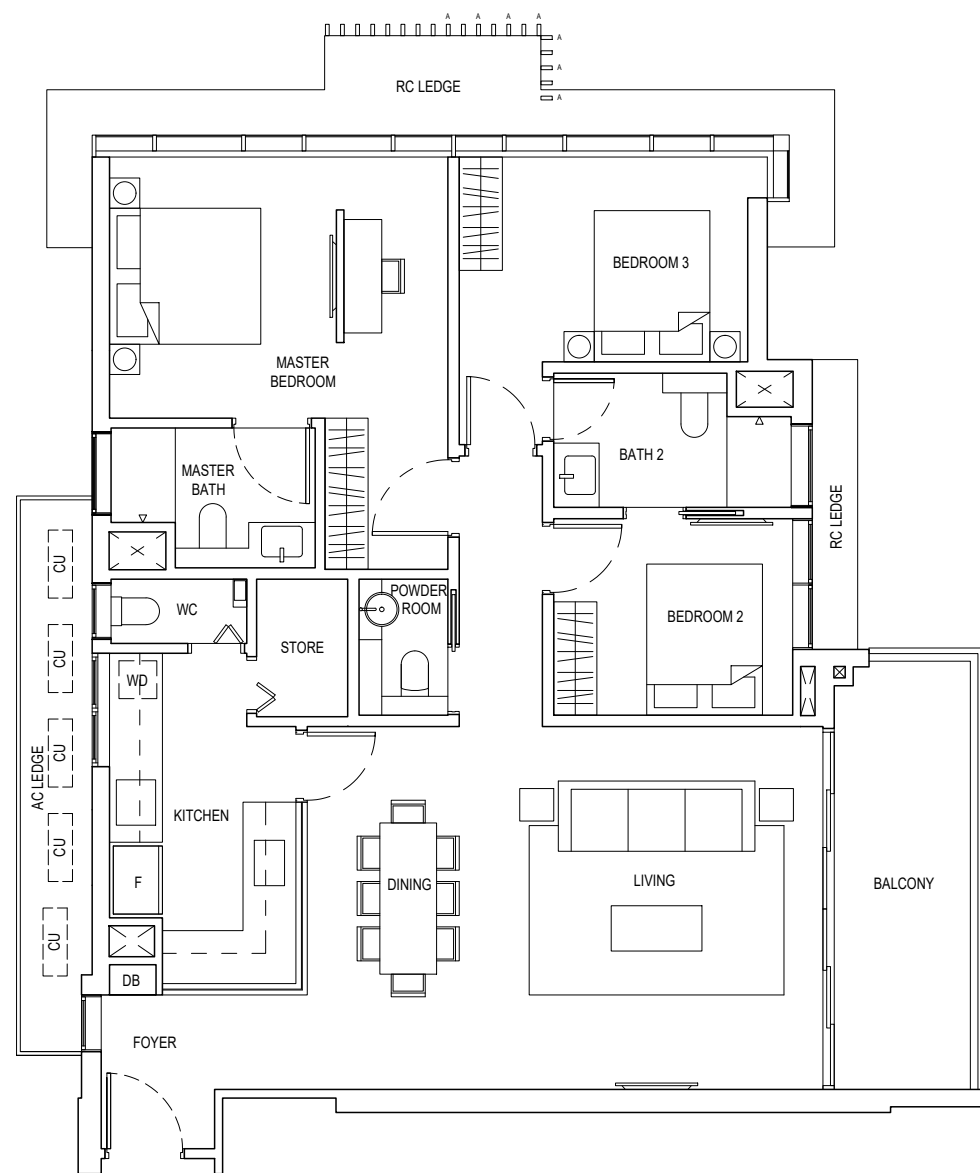

TYPE E3

3 - BEDROOM (PH) 162 sqm / 1,744 sqft

35-02

Notes: Area includes A/C ledge, balconies, and void (where applicable). Areas are estimates only and are subject to final survey. Plans are not to scale and subject to changes as may be required by the relevant authorities. The balconies shall not be enclosed unless with approved screen. For an illustration of the approved balcony screen, please refer to the diagram annexed hereto as "Annexure 1".

Legend : F - Fridge DB - Distribution board WD - Washer cum Dryer AC Ledge - Air Conditioner ledge
CU - Condensing Unit WC - Water Closet A - Full Height Facade Signature Fin

0 1 2 4M