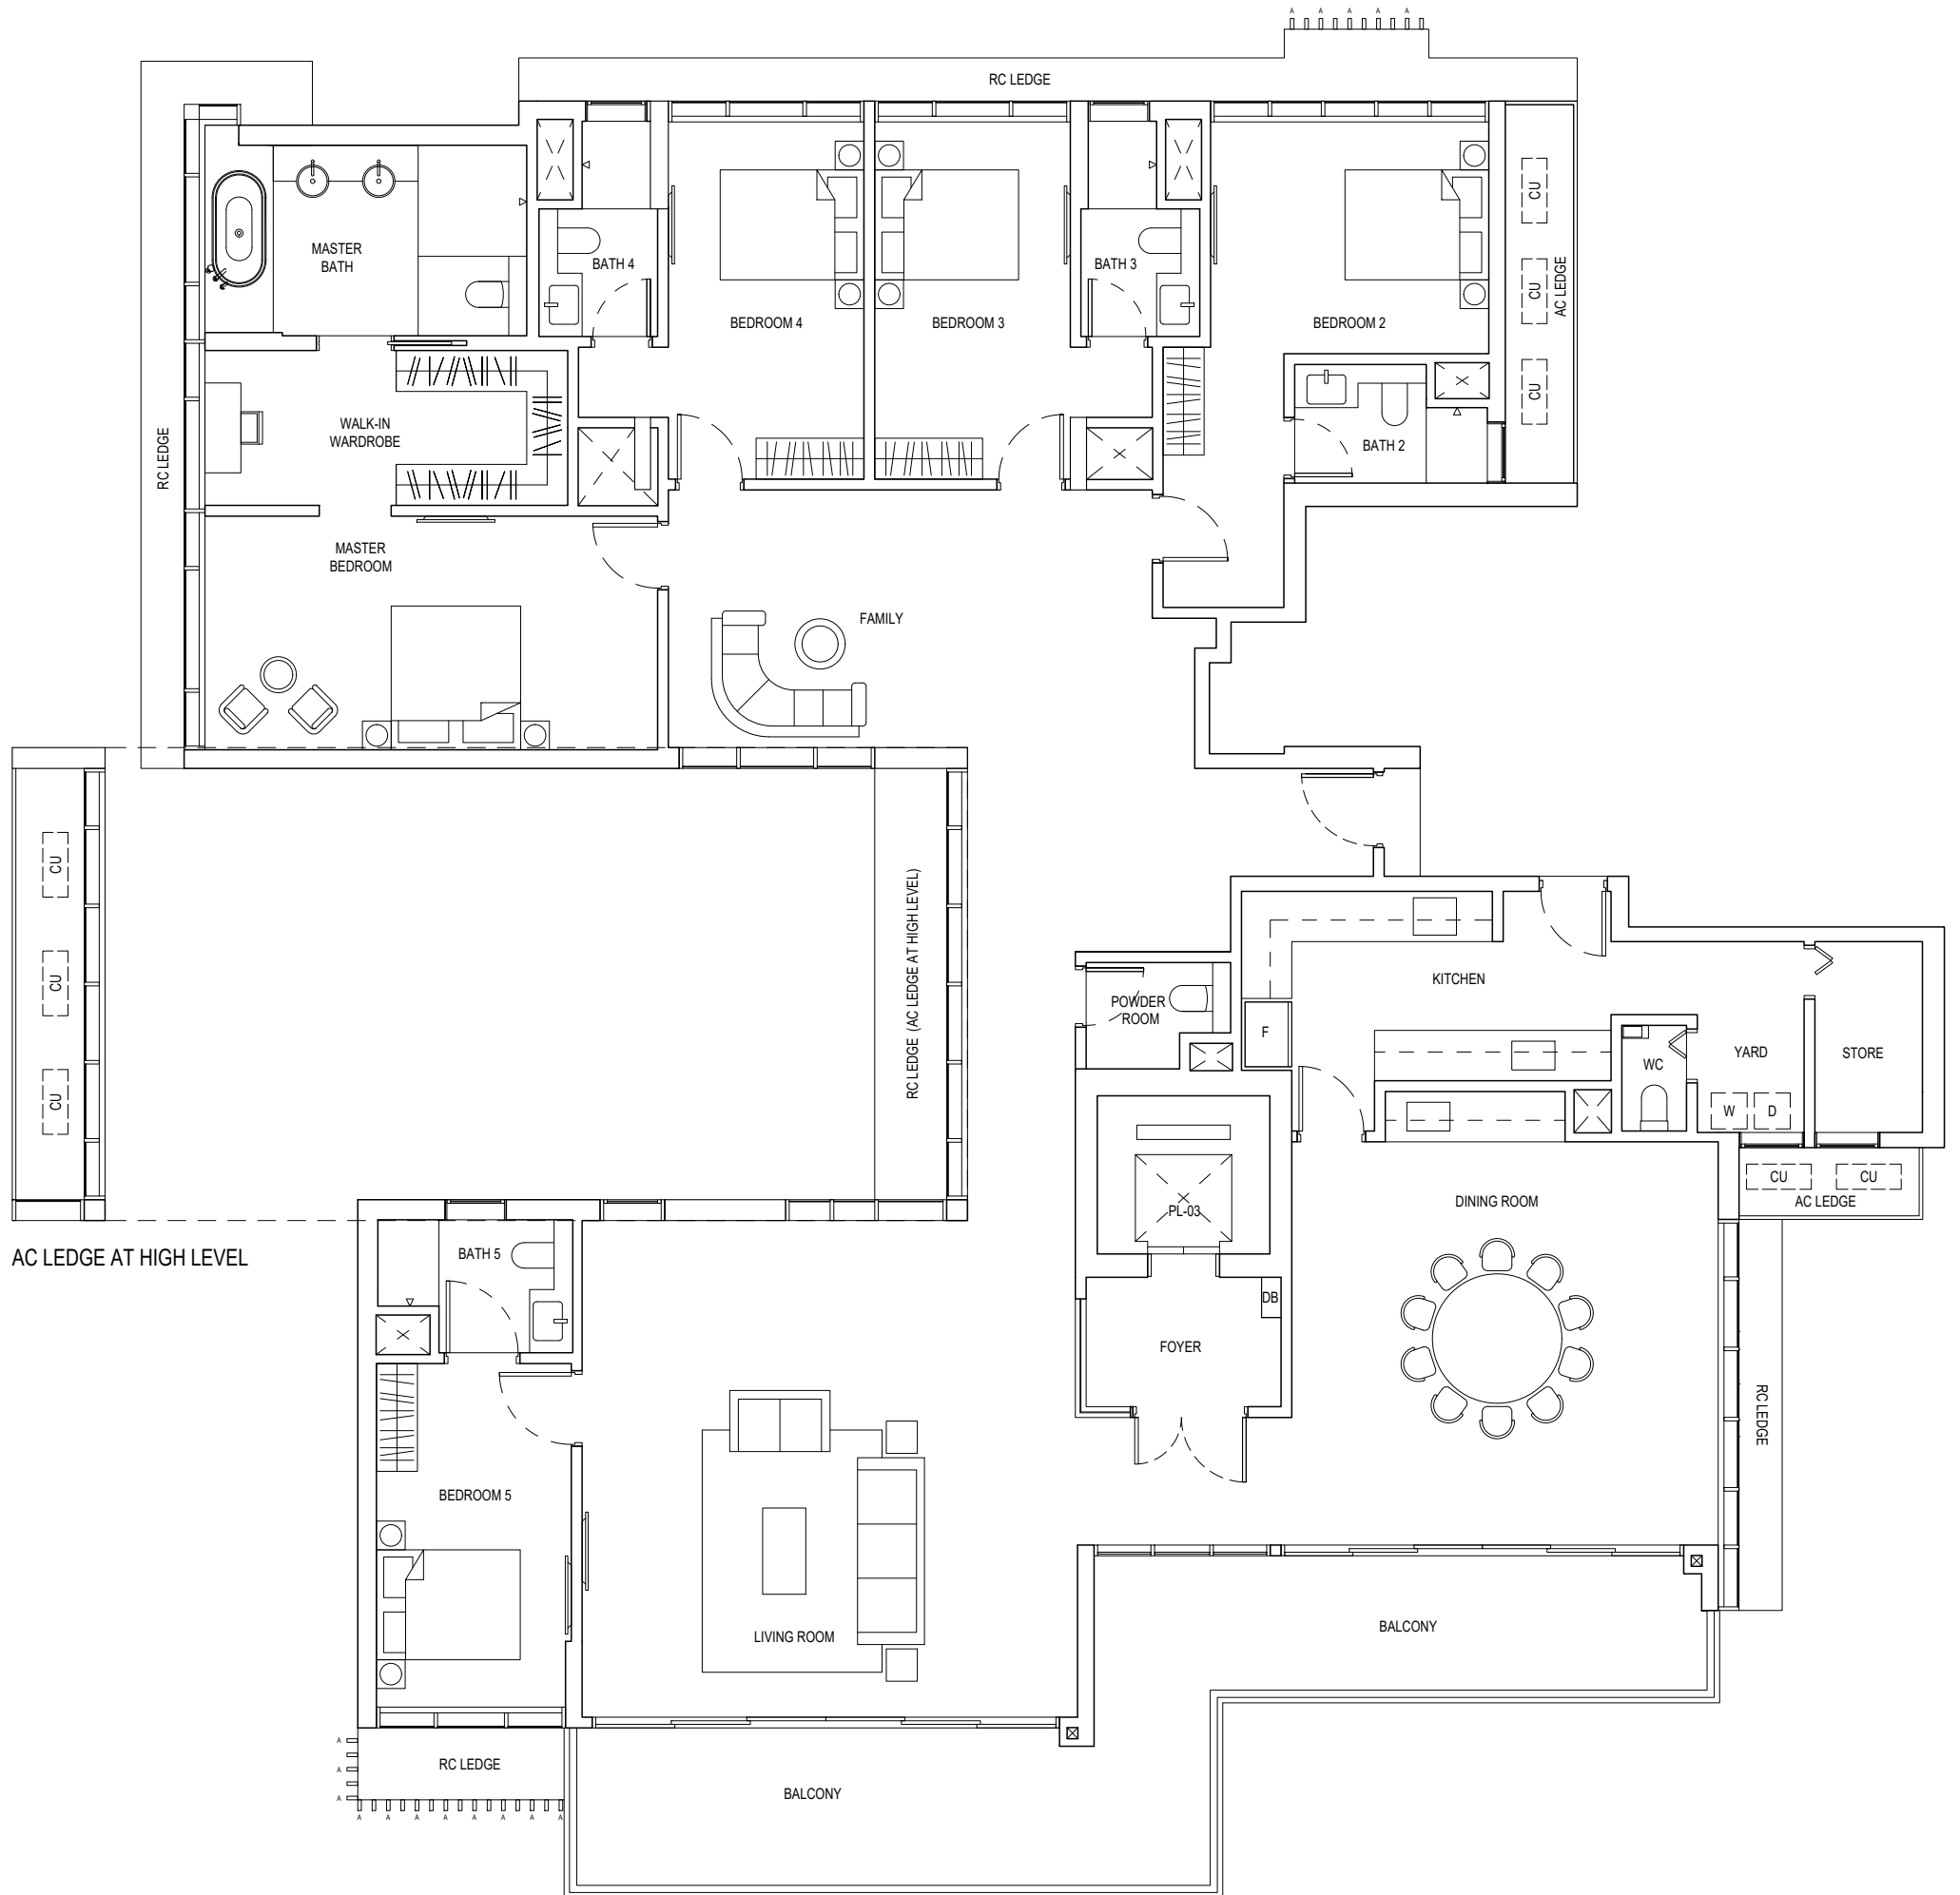

# TYPE E1

5 - BEDROOM (PH) 400 sqm / 4,306 sqft

35-01

Notes: Area includes A/C ledge, balconies, and void (where applicable). Areas are estimates only and are subject to final survey. Plans are not to scale and subject to changes as may be required by the relevant authorities. The balconies shall not be enclosed unless with approved screen. For an illustration of the approved balcony screen, please refer to the diagram annexed hereto as "Annexure 1".

Legend : F - Fridge DB - Distribution board W - Washer D - Dryer AC Ledge - Air Conditioner ledge CU - Condensing Unit  
WC - Water Closet A - Full Height Facade Signature Fin

0 1 2 4M

# TYPE E2

3 - BEDROOM (PH) 181 sqm / 1,948 sqft

35-03

Notes: Area includes A/C ledge, balconies, and void (where applicable). Areas are estimates only and are subject to final survey. Plans are not to scale and subject to changes as may be required by the relevant authorities. The balconies shall not be enclosed unless with approved screen. For an illustration of the approved balcony screen, please refer to the diagram annexed hereto as "Annexure 1".

Legend : F - Fridge DB - Distribution board WD - Washer cum Dryer AC Ledge - Air Conditioner ledge  
 CU - Condensing Unit WC - Water Closet A - Full Height Facade Signature Fin

0 1 2 4M