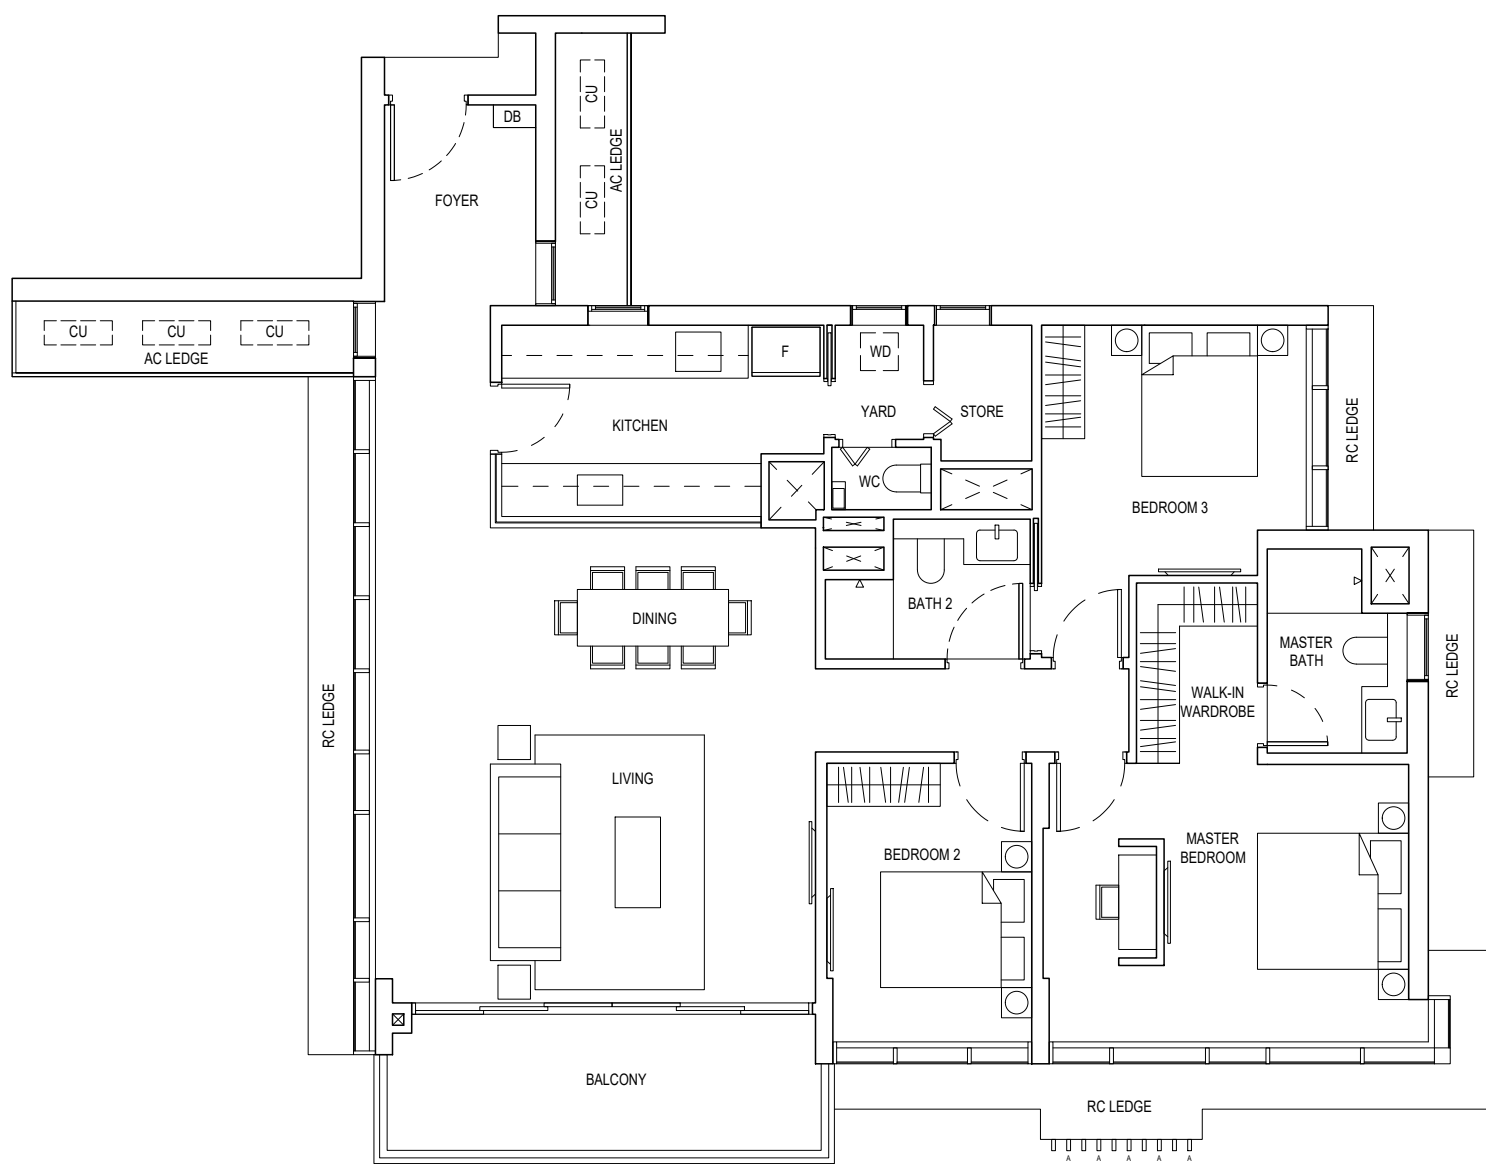

# TYPE E1

5 - BEDROOM (PH) 400 sqm / 4,306 sqft

35-01

Notes: Area includes A/C ledge, balconies, and void (where applicable). Areas are estimates only and are subject to final survey. Plans are not to scale and subject to changes as may be required by the relevant authorities. The balconies shall not be enclosed unless with approved screen. For an illustration of the approved balcony screen, please refer to the diagram annexed hereto as "Annexure 1".

Legend : F - Fridge DB - Distribution board W - Washer D - Dryer AC Ledge - Air Conditioner ledge CU - Condensing Unit  
WC - Water Closet A - Full Height Facade Signature Fin

0 1 2 4M

# TYPE E2

3 - BEDROOM (PH) 181 sqm / 1,948 sqft

35-03

Notes: Area includes A/C ledge, balconies, and void (where applicable). Areas are estimates only and are subject to final survey. Plans are not to scale and subject to changes as may be required by the relevant authorities. The balconies shall not be enclosed unless with approved screen. For an illustration of the approved balcony screen, please refer to the diagram annexed hereto as "Annexure 1".

Legend : F - Fridge DB - Distribution board WD - Washer cum Dryer AC Ledge - Air Conditioner ledge  
 CU - Condensing Unit WC - Water Closet A - Full Height Facade Signature Fin

0 1 2 4M